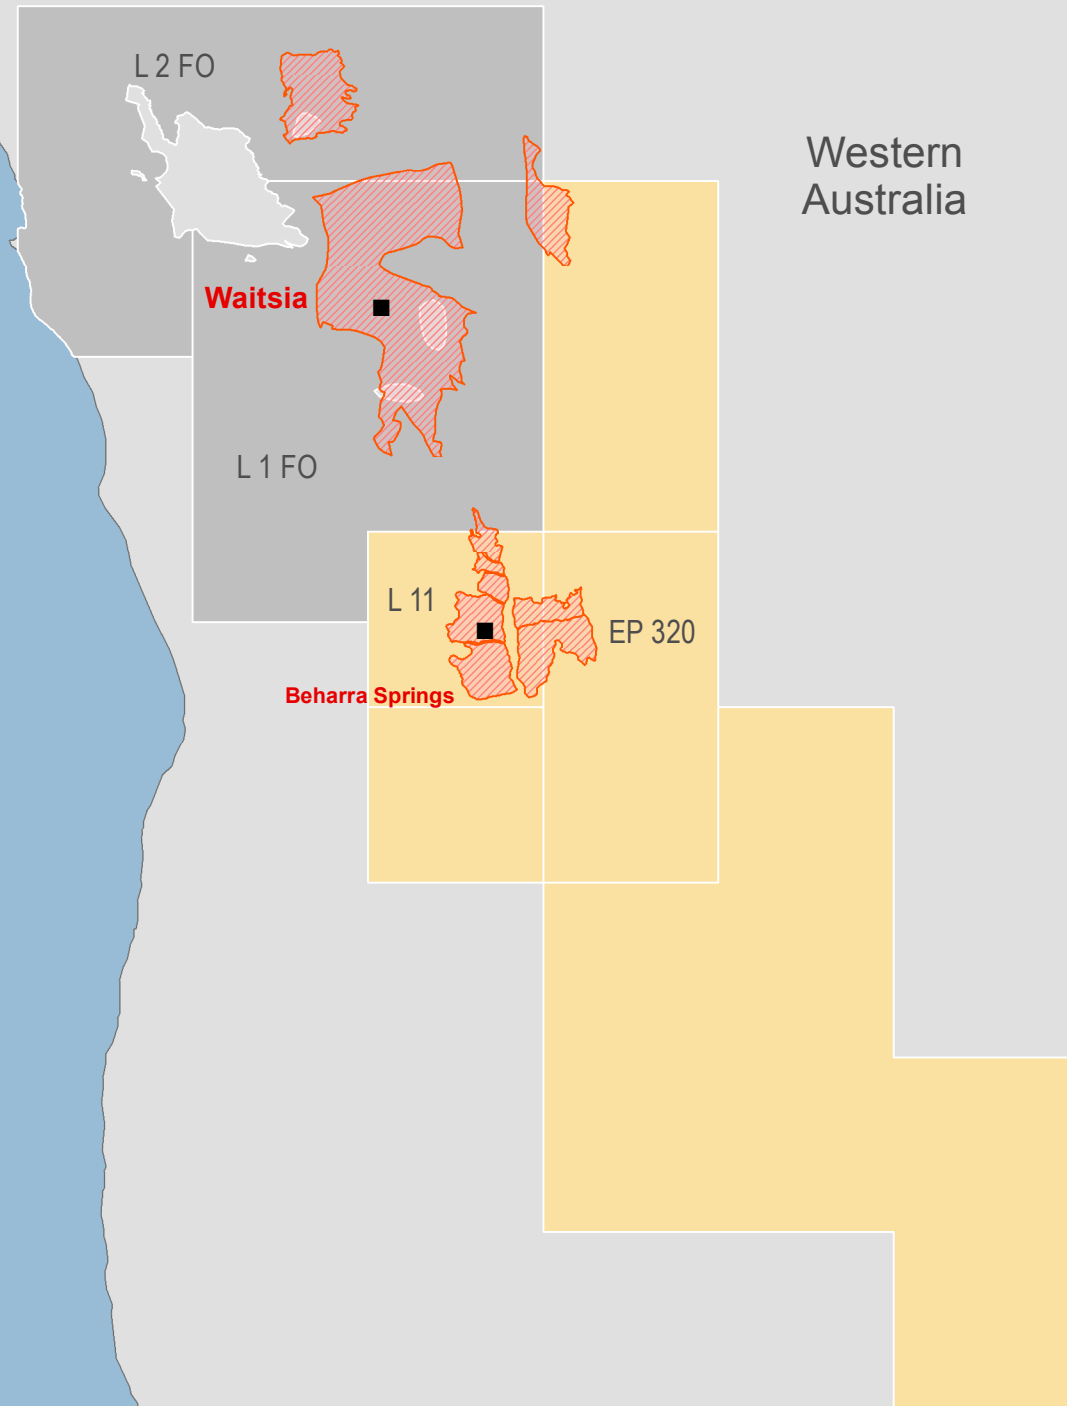

Western Australia

- Beach facility interest
- ▨ Gas field
- Beach operated permit
- Beach non-operated permit

0 5 10 15 km